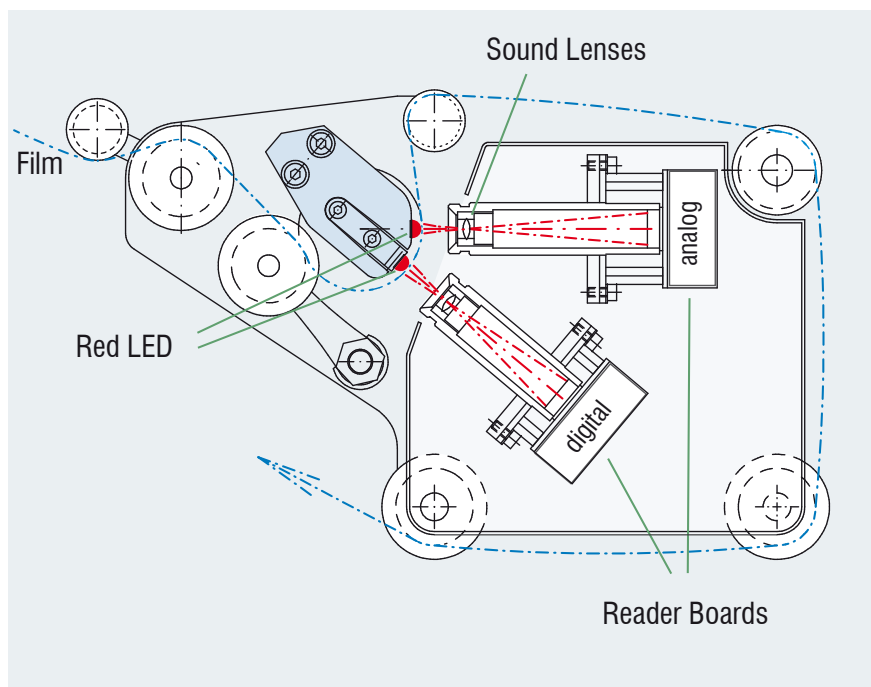

# Reverse-Scan Sound Device

- for playback of analog optical sound and Dolby Digital sound in first-class quality
- all sound formats accurately read by reverse-scan method (scanning on emulsion side)
- superior optical sound compared to conventional methods
- improved frequency response at analog sound
- easy film threading
- unique design prevents trouble with contamination and misalignment
- also available as analog version only, with or without option to upgrade to digital sound later on
- also available as special studio version for rewind and shuttle operation
- quick and simple installation - pre-adjusted in the factory
- also suitable for subsequent mounting

CINEMA

STUDIO

LARGE FORMAT

SPECIAL VENUE

DIGITAL SYSTEMS

DISPLAY SYSTEMS

For more information visit our website: [www.kinoton.com](http://www.kinoton.com)

Reverse-Scan Sound Device for DP 70

### The Reverse Scan Principle:

Scanning on the emulsion side of the film produces a far better optical sound quality than traditional reading methods.