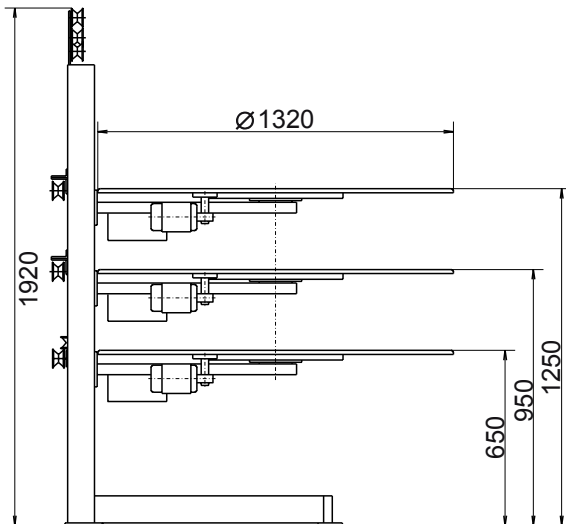

Dimensions of ST 200 E, ST 500 E and ST 200 M Non-Rewind Systems

Dimensions [mm]

ST 200 E or ST 200 M

ST 500 E

See the Difference.

Kinoton GMBH

E-mail: welcome@kinoton.de
Tel. +49 (0) 89/89 44 46-0
Fax +49 (0) 89/8 40 20 02
Industriestrasse 20a
D-82110 Germering