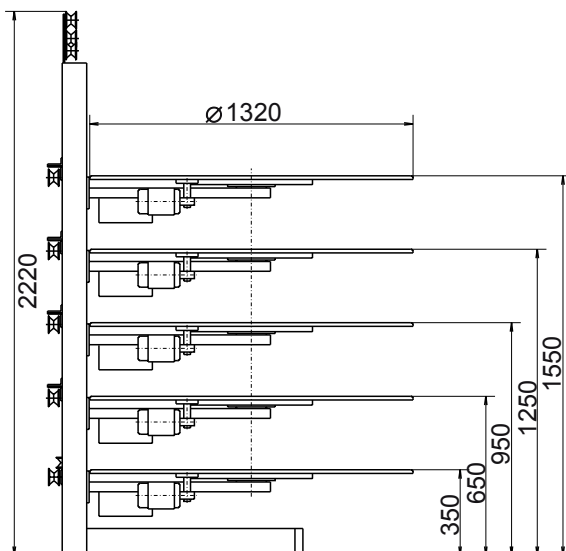

Dimensions of ST 200 E, ST 500 E and ST 200 M Non-Rewind Systems

Dimensions [mm]

ST 200 E or ST 200 M

ST 500 E

See the Difference.

Kinoton GMBH

E-mail: welcome@kinoton.de
Tel. +49 (0) 89/89 44 46-0
Fax +49 (0) 89/8 40 20 02
Industriestrasse 20a
D-82110 Germering